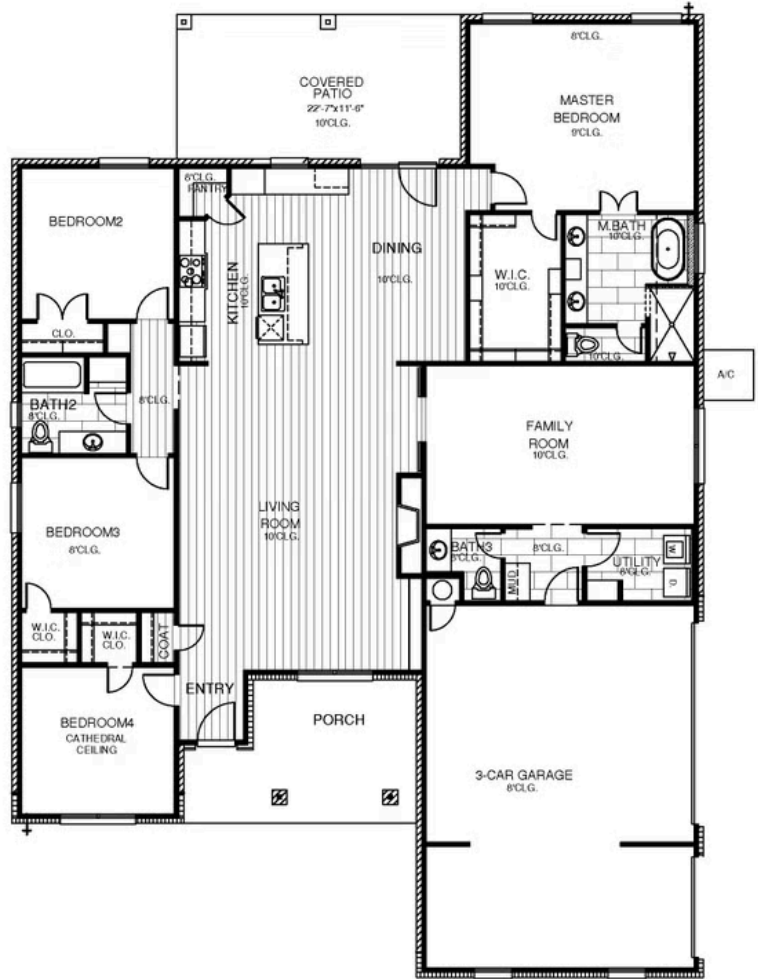

# Parker Elite

Collection: The Collection Floor Plan: Parker Elite

Square Feet: 2,550 (m.o.l.) Bedrooms: 4 Bathrooms: 2.5 Garage: 3 Car

# Included Features

**Collection:** The Collection **Floor Plan:** Parker Elite

**Square Feet:** 2,550 (m.o.l.) **Bedrooms:** 4 **Bathrooms:** 2.5 **Garage:** 3 Car

\* Features subject to availability.

Due to constant updates and revisions of our plans, your home may vary slightly from the designs features here. Please consult your New Home Consultant for details.