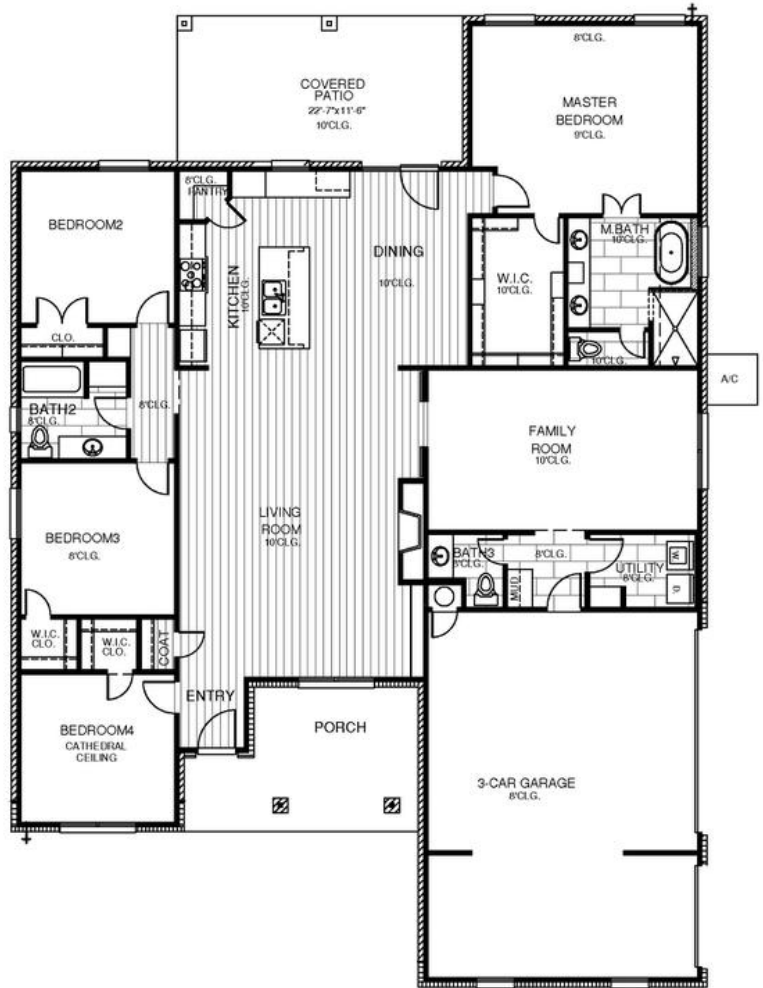

Parker Elite

Collection: The Elite Collection Floor Plan: Parker Elite

Square Feet: 2,550 (m.o.l.) Bedrooms: 4 Bathrooms: 2.5 Garage: 3 Car

Included Features

Collection: The Elite Collection **Floor Plan:** Parker Elite

Square Feet: 2,550 (m.o.l.) **Bedrooms:** 4 **Bathrooms:** 2.5 **Garage:** 3 Car

Buyer's Initials _____ **Buyer's Initials** _____ **Seller's or its Representative's Initials** _____

* Features subject to availability.