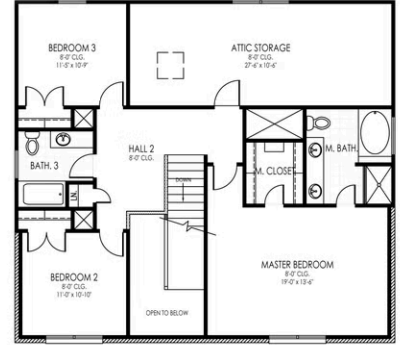

Floor Plan: Olivia - Eagle
Square Feet: 1,991 (m.o.l.)
Bedrooms: 3
Bathrooms: 2.5
Garage: 2 Car

Included Features

Address: 4216 Caracara Court **Price:** \$268,593

Floor Plan: Olivia

Square Feet: 1,991 (m.o.l.) **Bedrooms:** 3 **Bathrooms:** 2.5 **Garage:** 2 Car

Address: 4216 Caracara Court **Price:** \$268,593

Floor Plan: Olivia

Square Feet: 1,991 (m.o.l.) **Bedrooms:** 3 **Bathrooms:** 2.5 **Garage:** 2 Car

* Features subject to availability.

Due to constant updates and revisions of our plans, your home may vary slightly from the designs features here. Please consult your New Home Consultant for details.