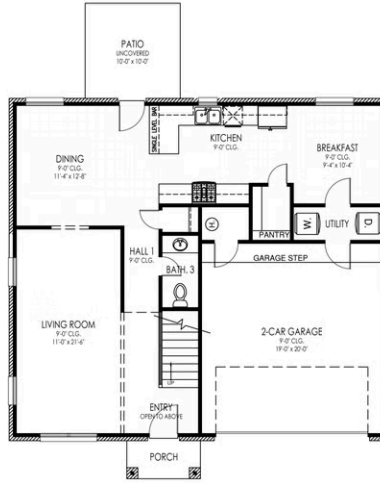

NEW HOME CONSULTANT
Chris Hacker
 (405) 388-7817 Cell Phone
 (405) 364-9999 Model Home

Community: Eagle Cliff South
Model: , Norman, OK 73072

4216 Caracara Court
Norman, OK 73072

SOLD

Price and availability are subject to change without prior notice. Accurate as of Jul 08, 2026.

Floor Plan: Olivia - Eagle
Square Feet: 1,991 (m.o.l.)
Bedrooms: 3
Bathrooms: 2.5
Garage: 2 Car

Included Features

Address: 4216 Caracara Court **Price:** \$268,593

Floor Plan: Olivia

Square Feet: 1,991 (m.o.l.) **Bedrooms:** 3 **Bathrooms:** 2.5 **Garage:** 2 Car

Address: 4216 Caracara Court **Price:** \$268,593

Floor Plan: Olivia

Square Feet: 1,991 (m.o.l.) **Bedrooms:** 3 **Bathrooms:** 2.5 **Garage:** 2 Car

* Features subject to availability.

Due to constant updates and revisions of our plans, your home may vary slightly from the designs features here. Please consult your New Home Consultant for details.