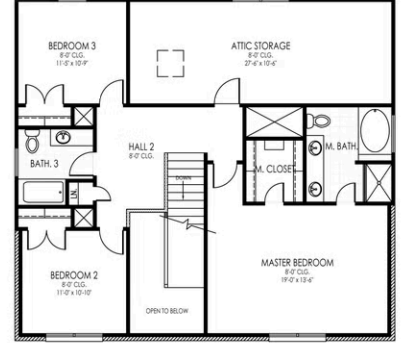

Floor Plan: Olivia - Eagle
Square Feet: 1,991 (m.o.l.)
Bedrooms: 3
Bathrooms: 2.5
Garage: 2 Car

The availability and/or features of this plan are subject to change without prior notice. Price of this plan will vary at different communities. Please contact our New Home Consultant for details and available homes with this plan.

Included Features

Address: 4216 Caracara Court **Price:** \$268,593

Floor Plan: Olivia

Square Feet: 1,991 (m.o.l.) **Bedrooms:** 3 **Bathrooms:** 2.5 **Garage:** 2 Car

* Features subject to availability.

Due to constant updates and revisions of our plans, your home may vary slightly from the designs features here. Please consult your New Home Consultant for details.