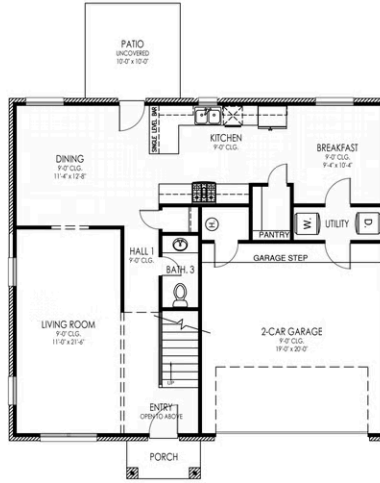

NEW HOME CONSULTANT
Holly McGowen
 (405) 364-9999 Cell Phone
 (405) 364-9999 Model Home

Community: Eagle Cliff South
Model: , Norman, OK 73072

SOLD

4216 Caracara Court
Norman, OK 73072

SOLD

Price and availability are subject to change without prior notice. Accurate as of Nov 23, 2025.

Floor Plan: Olivia - Eagle
Square Feet: 1,991 (m.o.l.)
Bedrooms: 3
Bathrooms: 2.5
Garage: 2 Car

The availability and/or features of this plan are subject to change without prior notice. Price of this plan will vary at different communities. Please contact our New Home Consultant for details and available homes with this plan.

Included Features

Address: 4216 Caracara Court **Price:** \$268,593

Floor Plan: Olivia

Square Feet: 1,991 (m.o.l.) **Bedrooms:** 3 **Bathrooms:** 2.5 **Garage:** 2 Car

* Features subject to availability.

Due to constant updates and revisions of our plans, your home may vary slightly from the designs features here. Please consult your New Home Consultant for details.