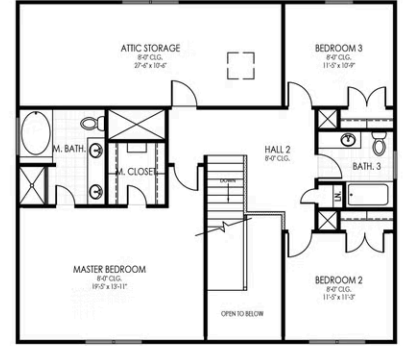

NEW HOME CONSULTANT
Chris Hacker
(405) 388-7817 Cell Phone
(405) 364-9999 Model Home

Community: Eagle Cliff South
Model: , Norman, OK 73072

4213 Caracara Court
Norman, OK 73072

SOLD

Price and availability are subject to change without prior notice. Accurate as of May 24, 2026.

Floor Plan: Olivia - Eagle
Square Feet: 1,991 (m.o.l.)
Bedrooms: 3
Bathrooms: 2.5
Garage: 2 Car