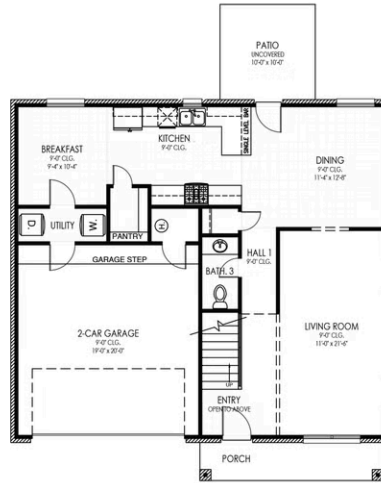

NEW HOME CONSULTANT
Chris Hacker
 (405) 388-7817 Cell Phone
 (405) 364-9999 Model Home

Community: Eagle Cliff South
Model: , Norman, OK 73072

4213 Caracara Court
Norman, OK 73072

SOLD

Price and availability are subject to change without prior notice. Accurate as of Jul 08, 2026.

Floor Plan: Olivia - Eagle
Square Feet: 1,991 (m.o.l.)
Bedrooms: 3
Bathrooms: 2.5
Garage: 2 Car

Included Features

Address: 4213 Caracara Court **Price:** \$None

Floor Plan: Olivia

Square Feet: 1,991 (m.o.l.) **Bedrooms:** 3 **Bathrooms:** 2.5 **Garage:** 2 Car

Address: 4213 Caracara Court **Price:** \$None

Floor Plan: Olivia

Square Feet: 1,991 (m.o.l.) **Bedrooms:** 3 **Bathrooms:** 2.5 **Garage:** 2 Car

* Features subject to availability.

Due to constant updates and revisions of our plans, your home may vary slightly from the designs features here. Please consult your New Home Consultant for details.