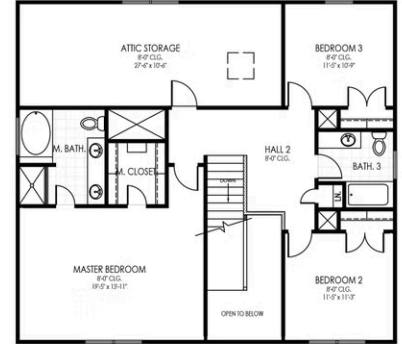

NEW HOME CONSULTANT
Chris Hacker
(405) 388-7817 Cell Phone
(405) 364-9999 Model Home

Community: Eagle Cliff South
Model: , Norman, OK 73072

4213 Caracara Court
Norman, OK 73072

SOLD

Price and availability are subject to change without prior notice. Accurate as of Jul 08, 2026.

Floor Plan: Olivia - Eagle
Square Feet: 1,991 (m.o.l.)
Bedrooms: 3
Bathrooms: 2.5
Garage: 2 Car