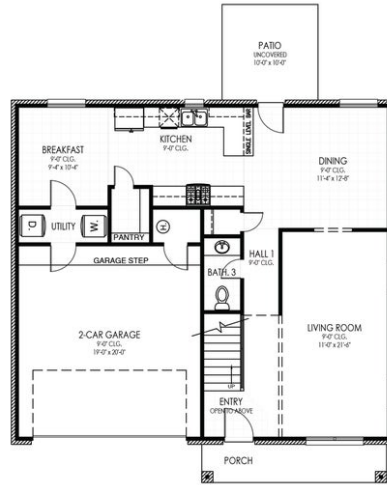

NEW HOME CONSULTANT
Kelli Beaney
 (405) 205-5847 Cell Phone
 (405) 364-9999 Model Home

Community: Eagle Cliff South
Model: 4312 Eagle Cliff Drive, Norman, OK
 73072

4213 Caracara Court
Norman, OK 73072

SOLD

Price and availability are subject to change without prior notice. Accurate as of Aug 04, 2024.

Floor Plan: Olivia - Eagle
Square Feet: 1,991 (m.o.l.)
Bedrooms: 3
Bathrooms: 2.5
Garage: 2 Car

Included Features

Address: 4213 Caracara Court **Price:** \$None

Floor Plan: Olivia

Square Feet: 1,991 (m.o.l.) **Bedrooms:** 3 **Bathrooms:** 2.5 **Garage:** 2 Car

Buyer's Initials _____ **Buyer's Initials** _____ **Seller's or its Representative's Initials** _____