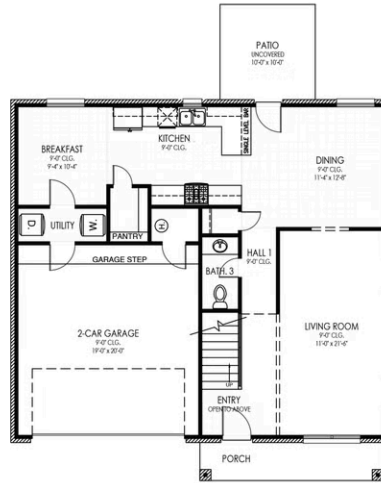

NEW HOME CONSULTANT
Chris Hacker
 (405) 388-7817 Cell Phone
 (405) 364-9999 Model Home

Community: Eagle Cliff South
Model: , Norman, OK 73072

4213 Caracara Court
Norman, OK 73072

SOLD

Price and availability are subject to change without prior notice. Accurate as of May 24, 2026.

Floor Plan: Olivia - Eagle
Square Feet: 1,991 (m.o.l.)
Bedrooms: 3
Bathrooms: 2.5
Garage: 2 Car

Included Features

Address: 4213 Caracara Court **Price:** \$None

Floor Plan: Olivia

Square Feet: 1,991 (m.o.l.) **Bedrooms:** 3 **Bathrooms:** 2.5 **Garage:** 2 Car

Address: 4213 Caracara Court **Price:** \$None

Floor Plan: Olivia

Square Feet: 1,991 (m.o.l.) **Bedrooms:** 3 **Bathrooms:** 2.5 **Garage:** 2 Car

* Features subject to availability.

Due to constant updates and revisions of our plans, your home may vary slightly from the designs features here. Please consult your New Home Consultant for details.