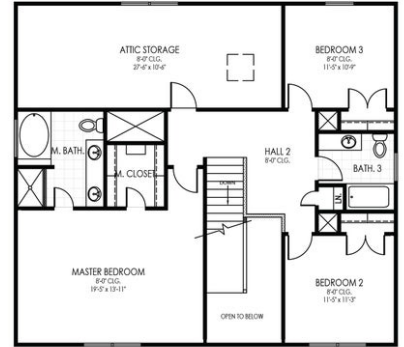

NEW HOME CONSULTANT
Kelli Beaney
(405) 205-5847 Cell Phone
(405) 364-9999 Model Home

Community: Eagle Cliff South
Model: 4312 Eagle Cliff Drive, Norman, OK
73072

4213 Caracara Court
Norman, OK 73072

SOLD

Price and availability are subject to change without prior notice. Accurate as of Aug 04, 2024.

Floor Plan: Olivia - Eagle
Square Feet: 1,991 (m.o.l.)
Bedrooms: 3
Bathrooms: 2.5
Garage: 2 Car