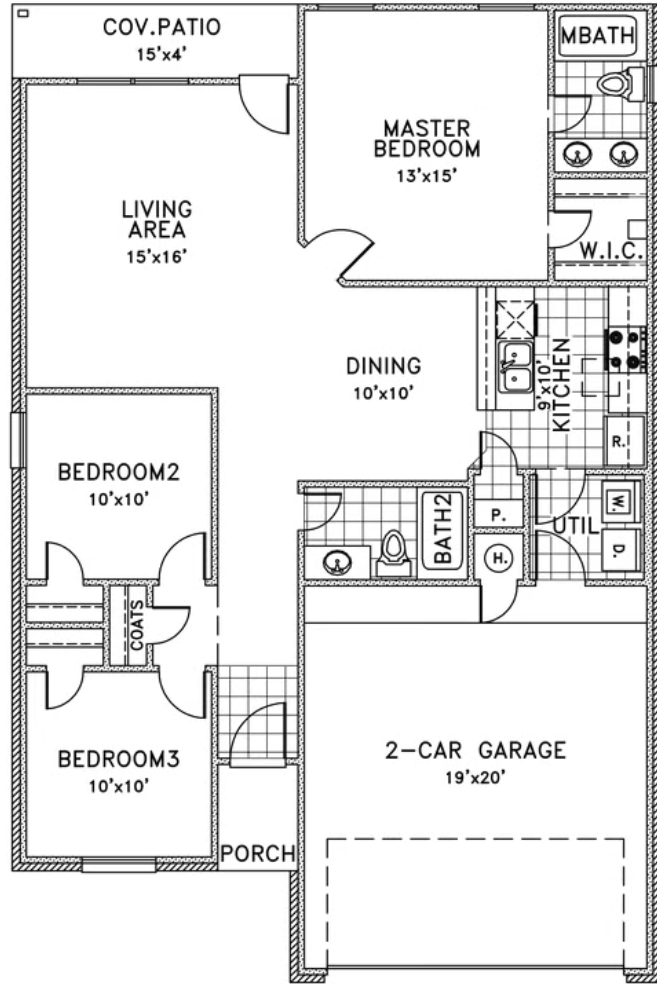

SOLD

Price and availability are subject to change without prior notice. Accurate as of May 24, 2026.

From the Wellington Elite Collection

Floor Plan: Juniper
Square Feet: 1,246 (m.o.l.)
Bedrooms: 3
Bathrooms: 2.0
Garage: 2 Car

Included Features

Address: 13114 E 135th Court N **Price:** \$161,425

Floor Plan: Juniper

Square Feet: 1,246 (m.o.l.) **Bedrooms:** 3 **Bathrooms:** 2.0 **Garage:** 2 Car

* Features subject to availability.

Floor Plan: Juniper

Square Feet: 1,246 (m.o.l.) **Bedrooms:** 3 **Bathrooms:** 2.0 **Garage:** 2 Car

* Features subject to availability.

Due to constant updates and revisions of our plans, your home may vary slightly from the designs features here. Please consult your New Home Consultant for details.