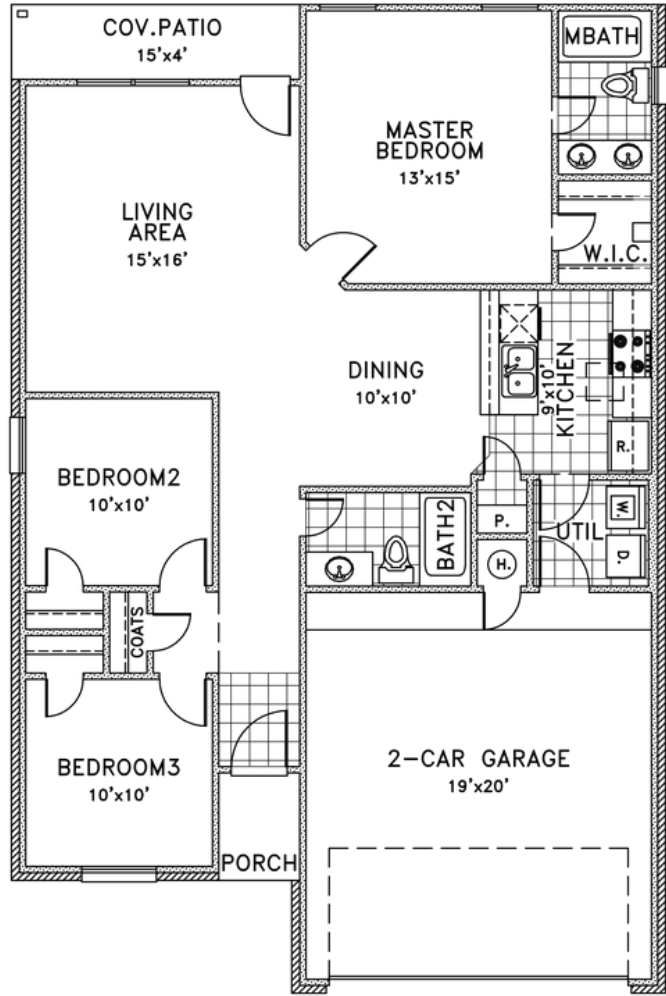

SOLD

Price and availability are subject to change without prior notice. Accurate as of Sep 12, 2024.

From the Wellington Elite Collection

Floor Plan: Juniper
Square Feet: 1,246 (m.o.l.)
Bedrooms: 3
Bathrooms: 2.0
Garage: 2 Car

Included Features

Address: 13114 E 135th Court N **Price:** \$161,425

Collection: The Wellington Elite Collection **Floor Plan:** Juniper

Square Feet: 1,246 (m.o.l.) **Bedrooms:** 3 **Bathrooms:** 2.0 **Garage:** 2 Car