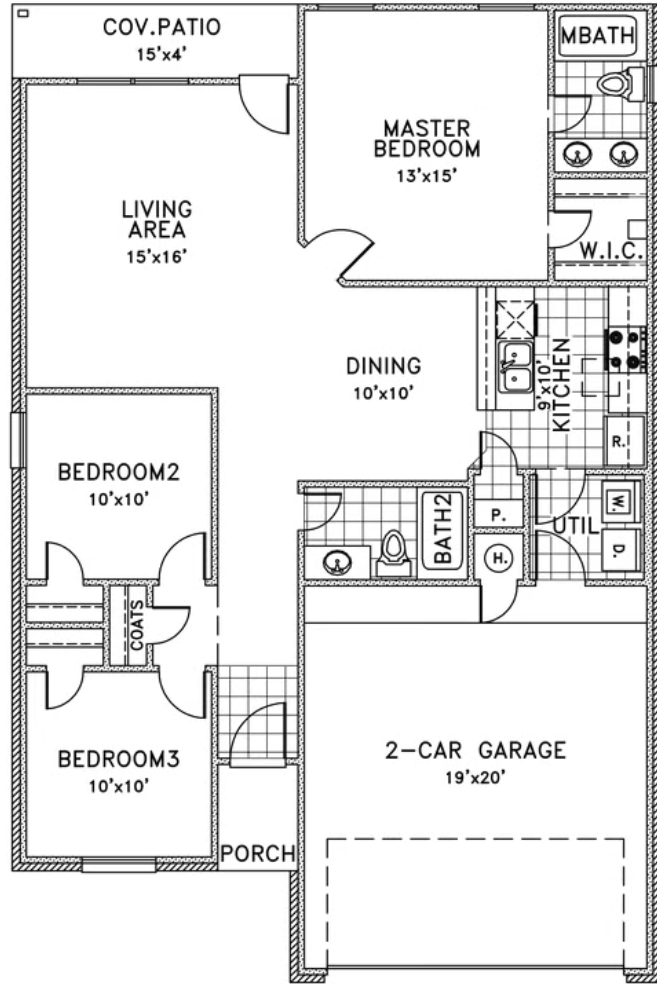

SOLD

Price and availability are subject to change without prior notice. Accurate as of Jul 08, 2026.

From the Wellington Elite Collection

Floor Plan: Juniper
Square Feet: 1,246 (m.o.l.)
Bedrooms: 3
Bathrooms: 2.0
Garage: 2 Car

Included Features

Address: 13114 E 135th Court N **Price:** \$161,425

Floor Plan: Juniper

Square Feet: 1,246 (m.o.l.) **Bedrooms:** 3 **Bathrooms:** 2.0 **Garage:** 2 Car

* Features subject to availability.

Floor Plan: Juniper

Square Feet: 1,246 (m.o.l.) **Bedrooms:** 3 **Bathrooms:** 2.0 **Garage:** 2 Car

* Features subject to availability.

Due to constant updates and revisions of our plans, your home may vary slightly from the designs features here. Please consult your New Home Consultant for details.