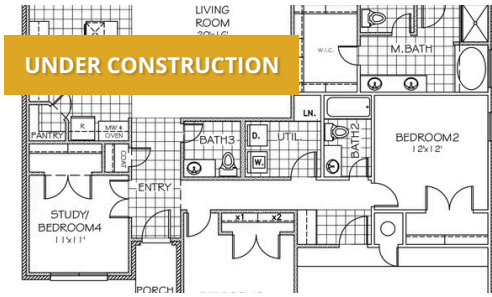

NEW HOME CONSULTANT
Angela Bruce
(918) 521-3701 Cell Phone
(918) 832-0999 Model Home

Community: Villas at Bel Lago
Model: 520 S 47th Street, Broken Arrow, OK
74014

5108 E Galveston Court
Broken Arrow, OK 74014

HOME PRICED AT

$359,990

Price and availability are subject to change without prior notice. Accurate as of May 24, 2026.

From the Palermo Wellington Collection

Floor Plan: Opal Elite

Square Feet: 2,030 (m.o.l.)

Bedrooms: 4

Bathrooms: 2.5

Garage: 3 Car

The availability and/or features of this plan are subject to change without prior notice. Price of this plan will vary at different communities. Please contact our New Home Consultant for details and available homes with this plan.