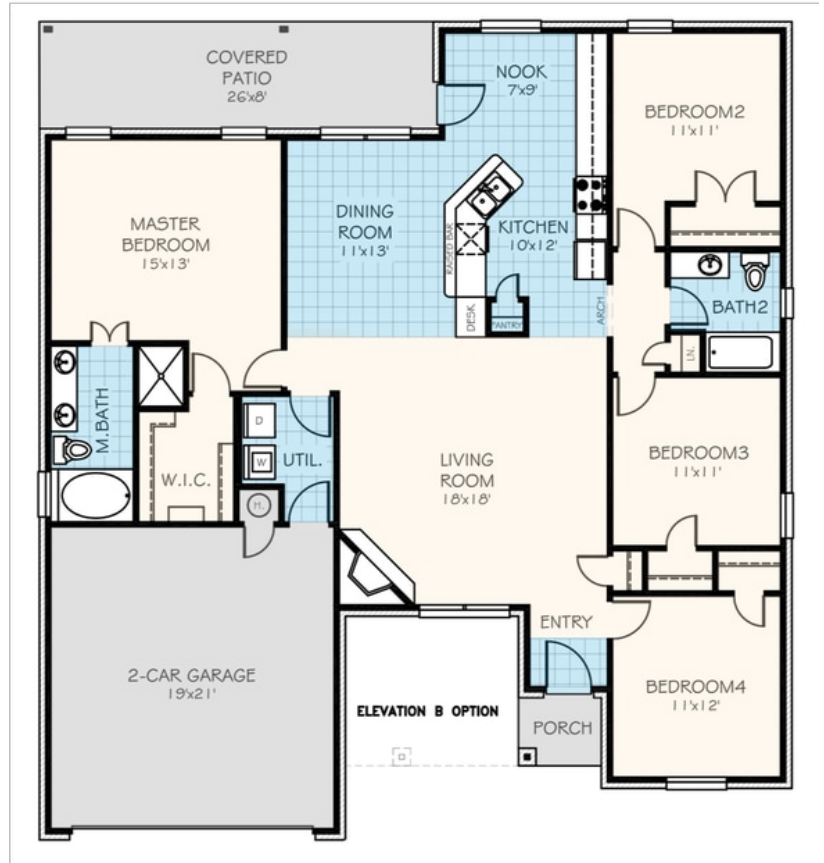

Lockard Elite

Collection: The Wellington Elite Collection **Floor Plan:** Lockard Elite
Square Feet: 1,823 (m.o.l.) **Bedrooms:** 4 **Bathrooms:** 2.0 **Garage:** 2 Car

Elevation A

Elevation B

Included Features

Collection: The Wellington Elite Collection **Floor Plan:** Lockard Elite
Square Feet: 1,823 (m.o.l.) **Bedrooms:** 4 **Bathrooms:** 2.0 **Garage:** 2 Car

Buyer's Initials _____ **Buyer's Initials** _____ **Seller's or its Representative's Initials** _____