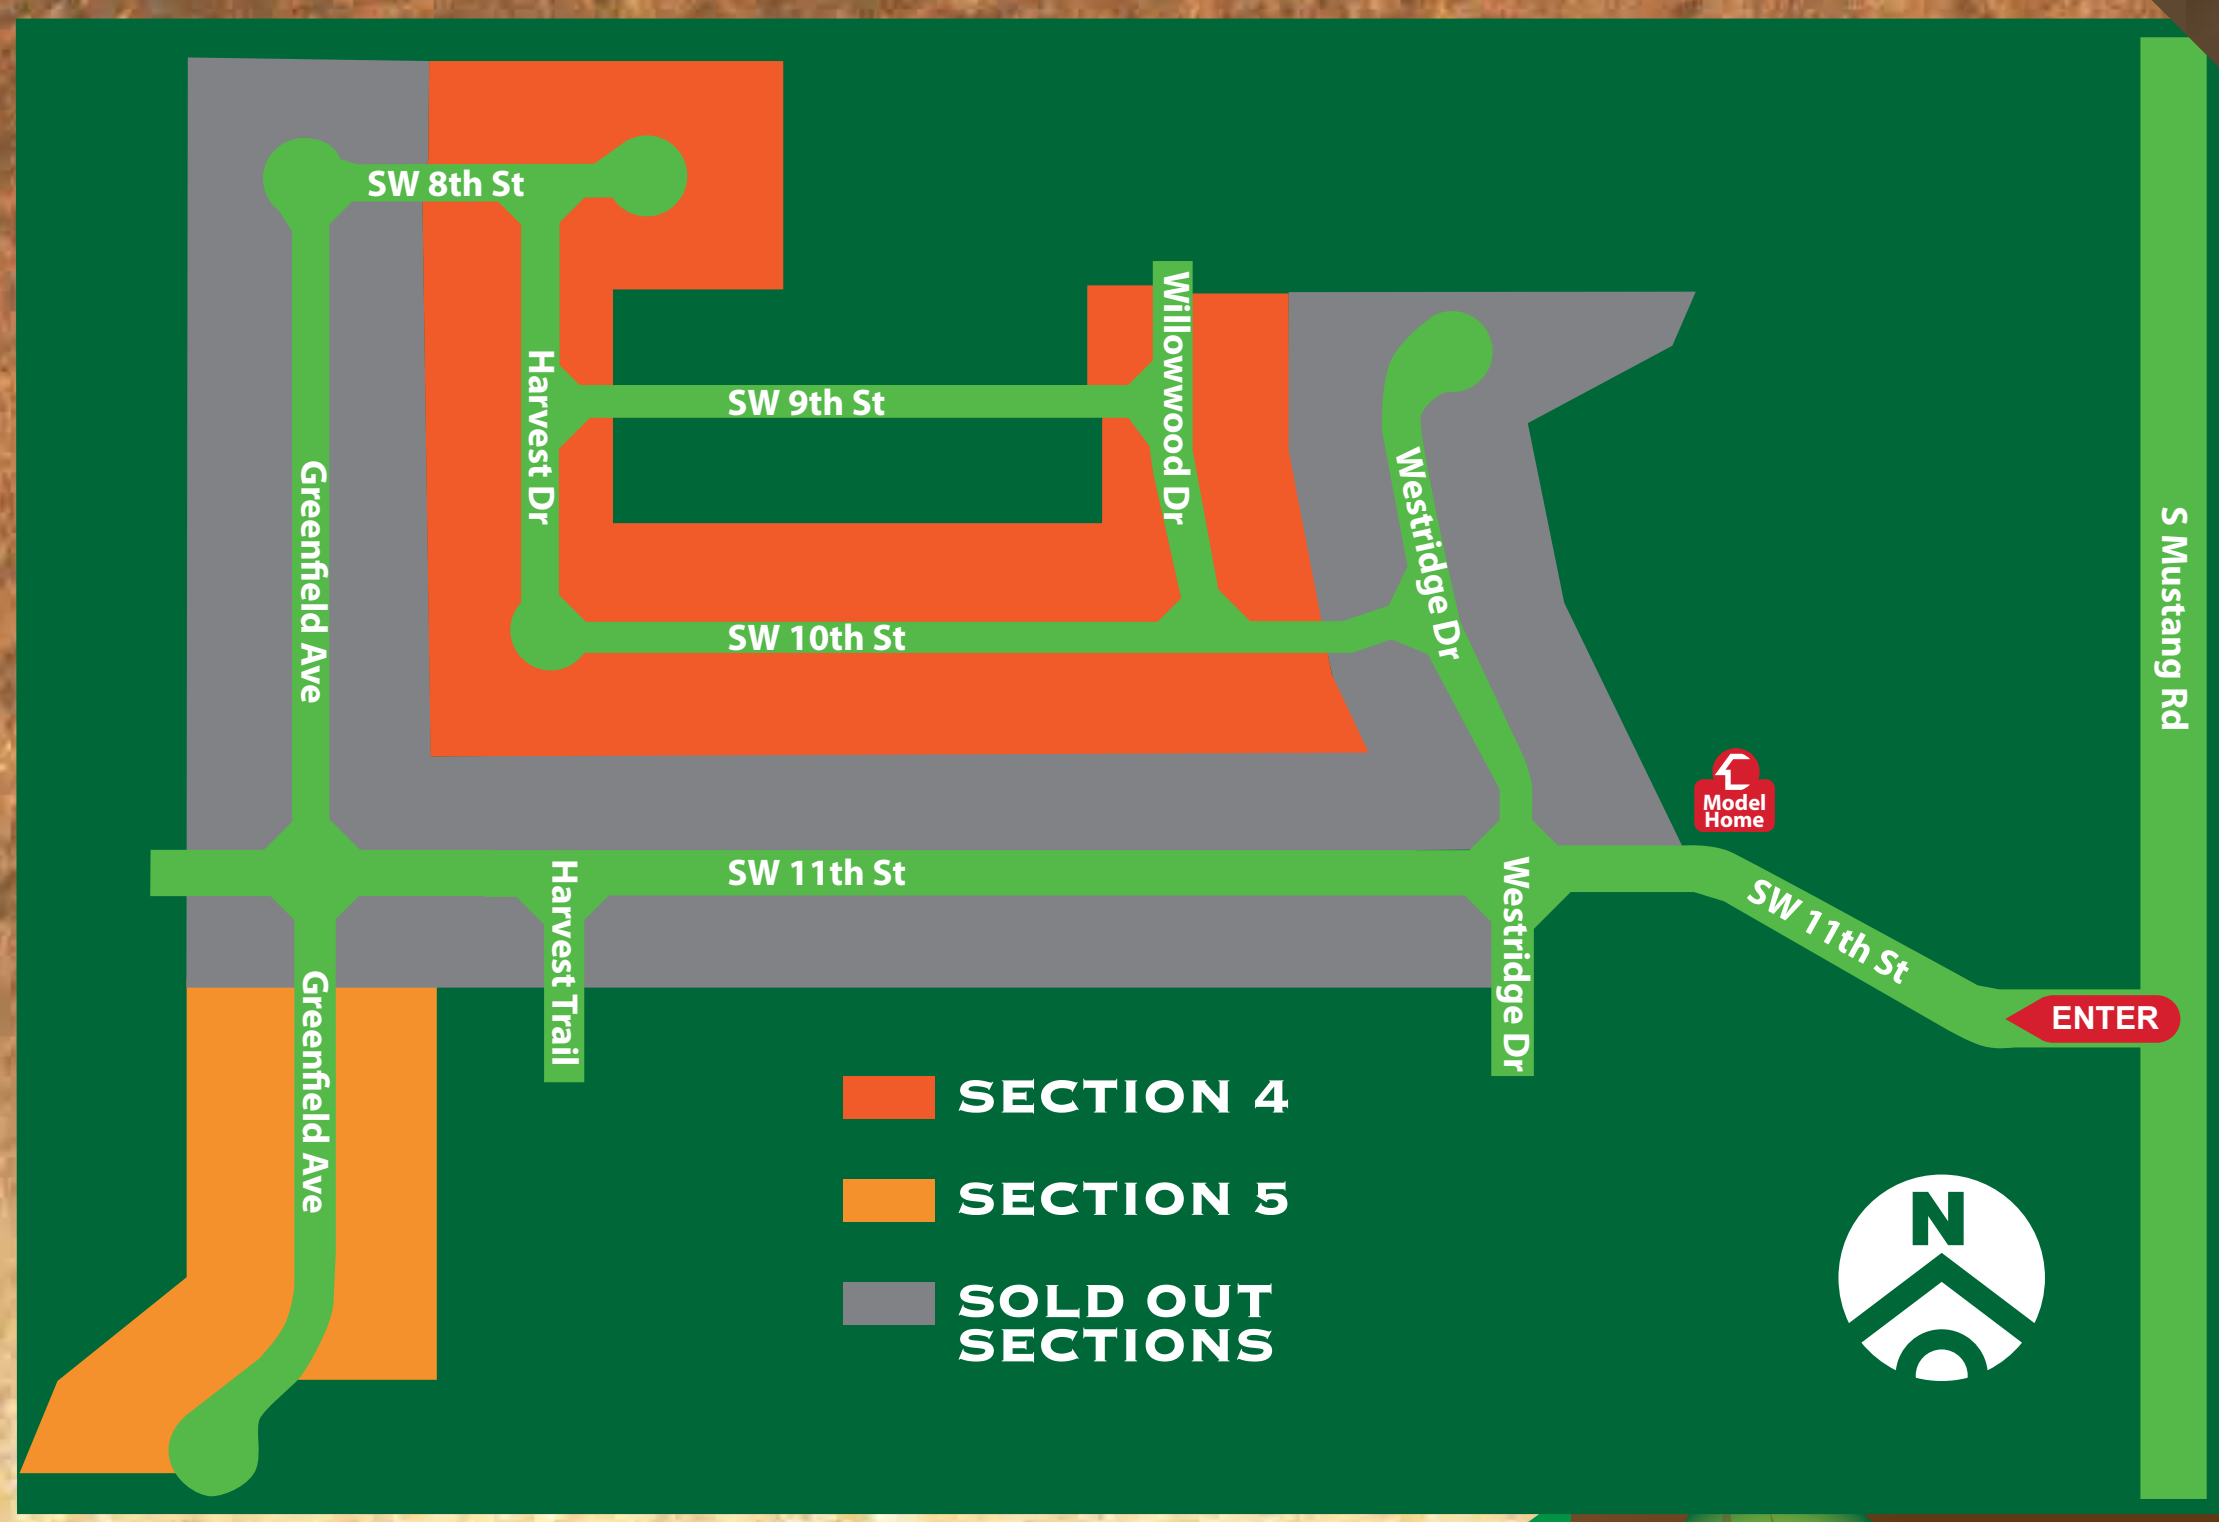

# SYCAMORE CREEK

**Model Home** 11425 SW 11th Street

# SYCAMORE CREEK